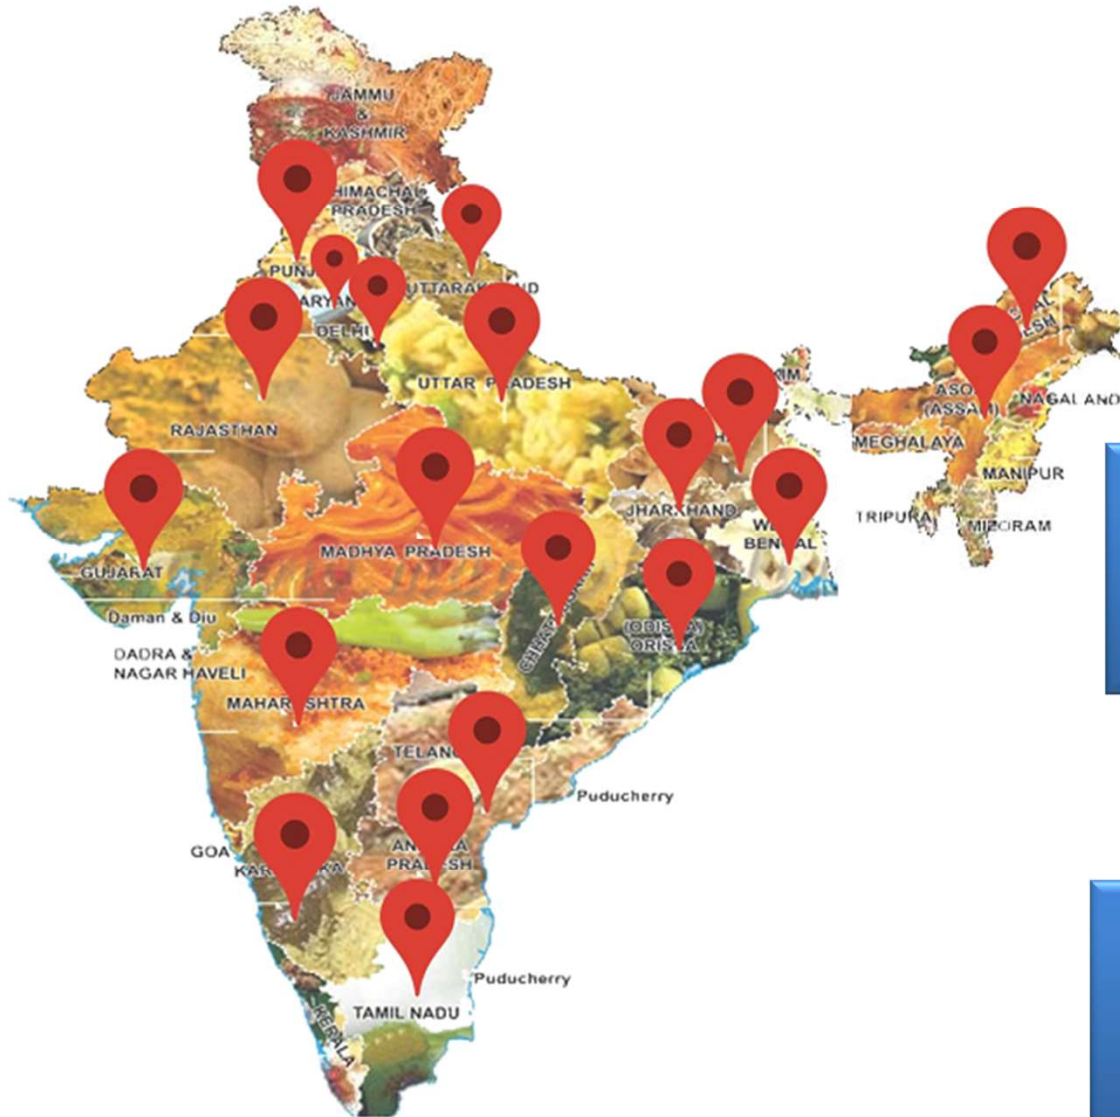

With PAN India Presence

Registered Office :

24 Netaji Subhas Road,
Liluah, Howrah – 711204
West Bengal

Corporate Office :

EK Tower, Action Area – II, 8th
Floor, Room No. 5A, New Town,
Kol – 700161
(Near City Centre - II)